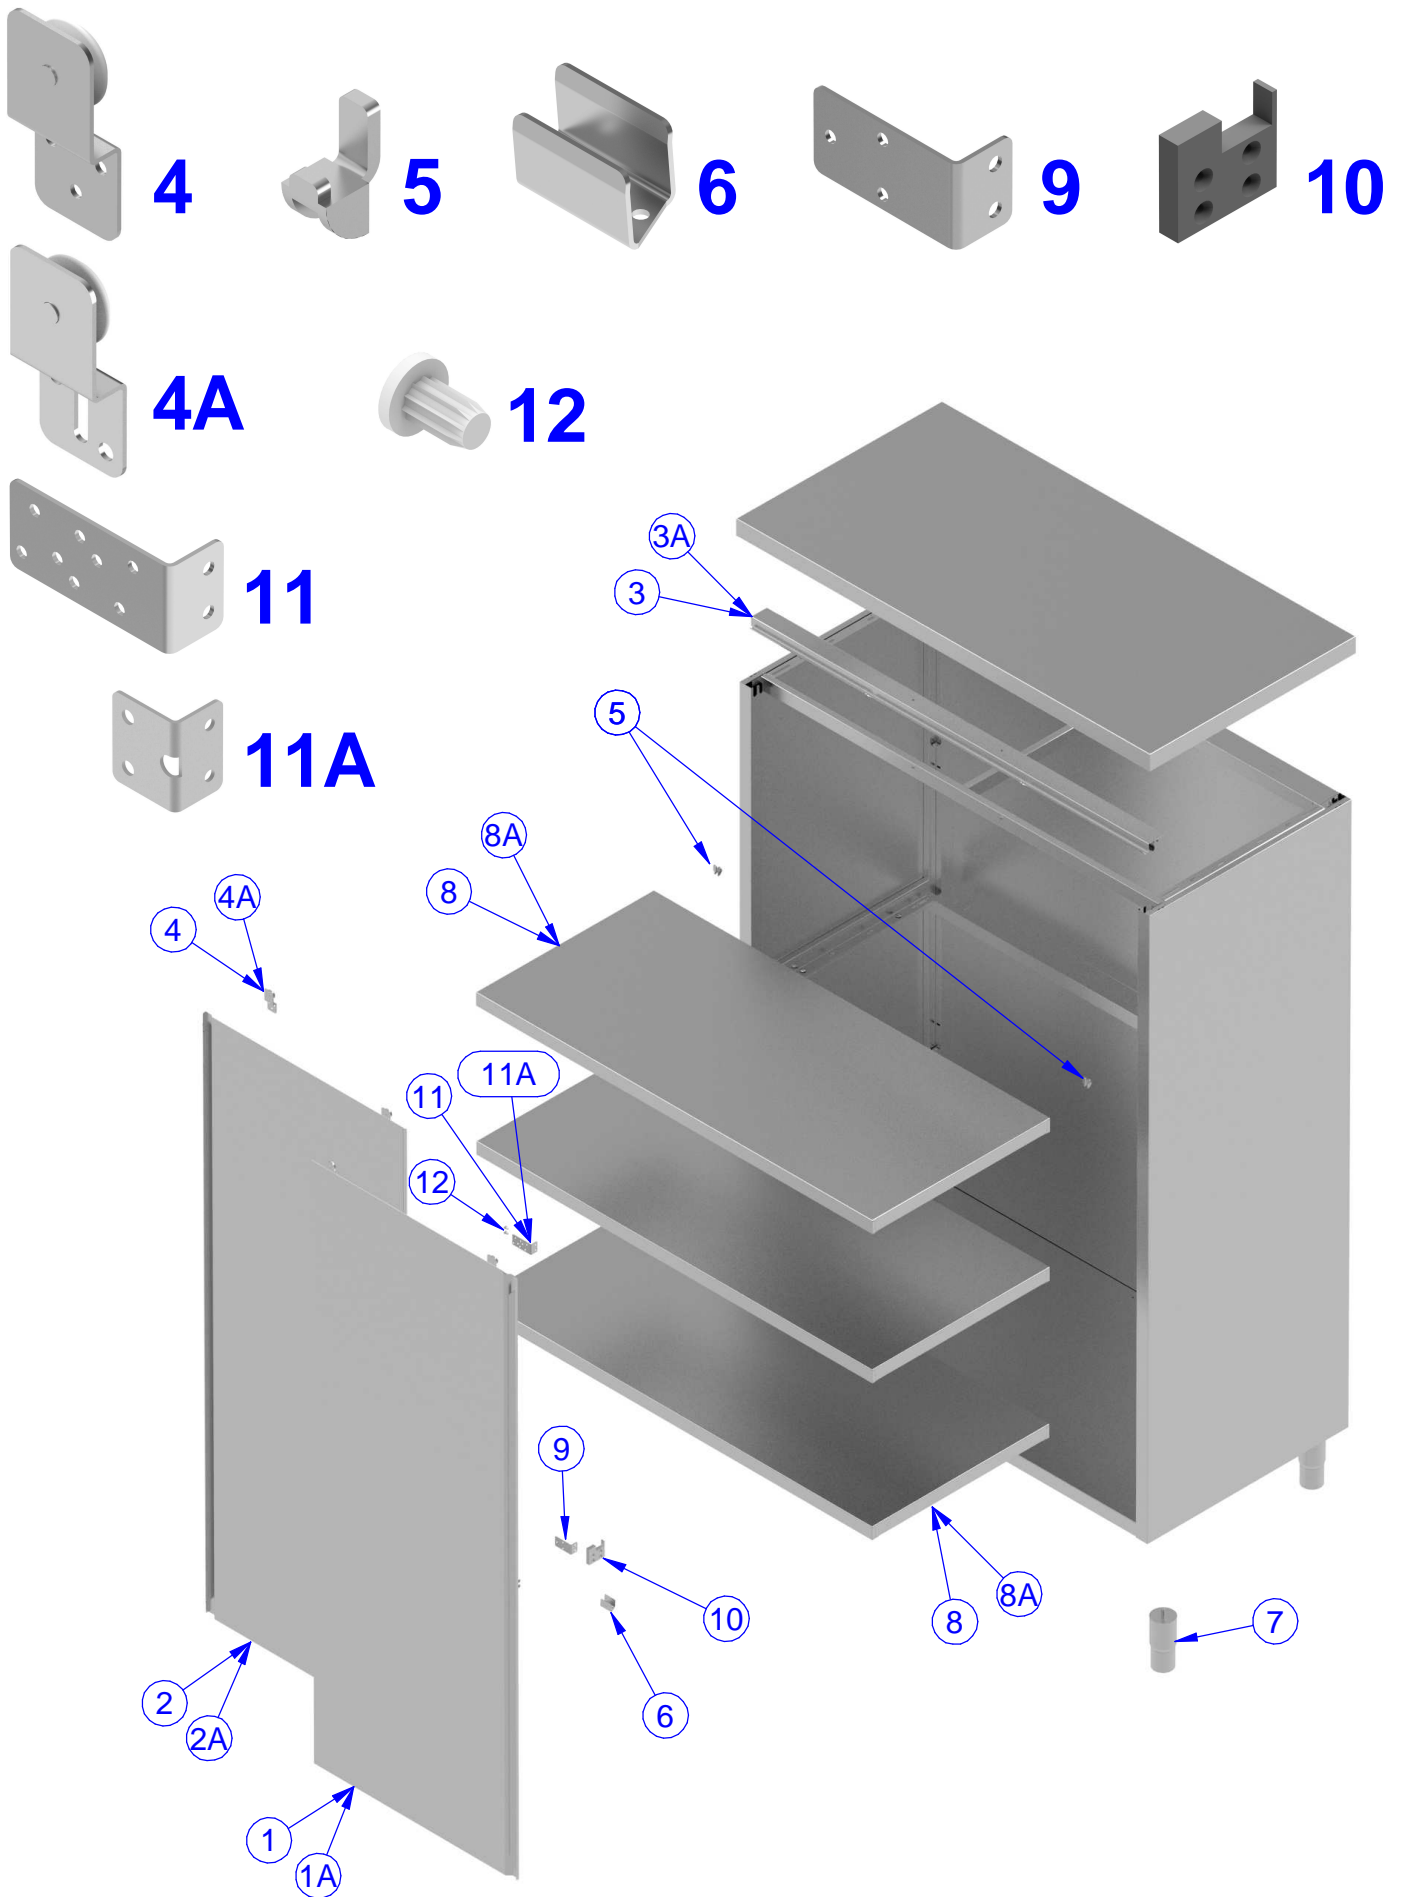

Pag.	Descrizione	Description
1	Indice	Index
2	Disegni	Drawings
3-4	Lista ricambi	Spare parts list

Brand / Marchio: STD - EB

**ARMADIO STOVIGLIE
STORAGE CABINET**

ARMADIO STOVIGLIE STORAGE CABINET

POS	(x) Valido dal Seriale 908xxx To be used from S/N 908xxx	COD	DESCRIZIONE	DESCRIPTION	Alias code	NOTES/REF.
1		0PEB20	Porta scorrevole DX 1400 AS	Right sliding door 1400 SC	21400A106	a
1A	x				2140AA106	
1		0PEB21	Porta scorrevole DX 2000 AS	Right sliding door 2000 SC	21400A114	b
1A	x				2140AA114	
1		0PEA07	Porta scorrev. DX 1200 AS1600 EB	Right sliding door 1200 SC1600EB	21400A138	c
1A	x				2140AA138	
1		0PEA08	Porta scorrev. DX 1400 AS1600 EB	Right sliding door 1400 SC1600EB	21400A136	d
1A	x				2140AA136	
1		0PEA09	Porta scorrev. DX 1600 AS1600 EB	Right sliding door 1600 SC1600EB	21400A228	e
1A	x				2140AA228	
1		0PEA10	Porta scorrev. DX 1200 AS2000 EB	Right sliding door 1200 SC2000EB	21400A131	f
1A	x				2140AA131	
1		0PEA11	Porta scorrev. DX 1400 AS2000 EB	Right sliding door 1400 SC2000EB	21400A129	g
1A	x				2140AA129	
1		0PE993	Porta scorrev. DX 1600 AS2000 EB	Right sliding door 1600 SC2000EB	21400A134	h
1A	x				2140AA134	
1		0PEA12	Porta scorrev. DX 1800 AS2000 EB	Right sliding door 1800 SC2000EB	21400A260	i
1A	x				2140AA260	
1		0PEA13	Porta scorrev. DX 2000 AS2000 EB	Right sliding door 2000 SC2000EB	21400A160	j
1A	x				2140AA160	
2		0PEB22	Porta Scorrevole SX 1400 AS	Left sliding door 1400 SC	21400A107	a
2A	x				2140AA107	
2		0PEB23	Porta Scorrevole SX 2000 AS	Left sliding door 2000 SC	21400A115	b
2A	x				2140AA115	
2		0PEA14	Porta Scorr. SX 1200 AS1600 EB	Left sliding door 1200 SC1600EB	21400A139	c
2A	x				2140AA139	
2		0PEA15	Porta Scorr. SX 1400 AS1600 EB	Left sliding door 1400 SC1600EB	21400A137	d
2A	x				2140AA137	
2		0PEA16	Porta Scorr. SX 1600 AS1600 EB	Left sliding door 1600 SC1600EB	21400A229	e
2A	x				2140AA229	
2		0PEA17	Porta Scorr. SX 1200 AS2000 EB	Left sliding door 1200 SC2000EB	21400A132	f
2A	x				2140AA132	
2		0PEA18	Porta Scorr. SX 1400 AS2000 EB	Left sliding door 1400 SC2000EB	21400A130	g
2A	x				2140AA130	
2		0PE994	Porta Scorr. SX 1600 AS2000 EB	Left sliding door 1600 SC2000EB	21400A135	h
2A	x				2140AA135	
2		0PEA19	Porta Scorr. SX 1800 AS2000 EB	Left sliding door 1800 SC2000EB	21400A261	i
2A	x				2140AA261	